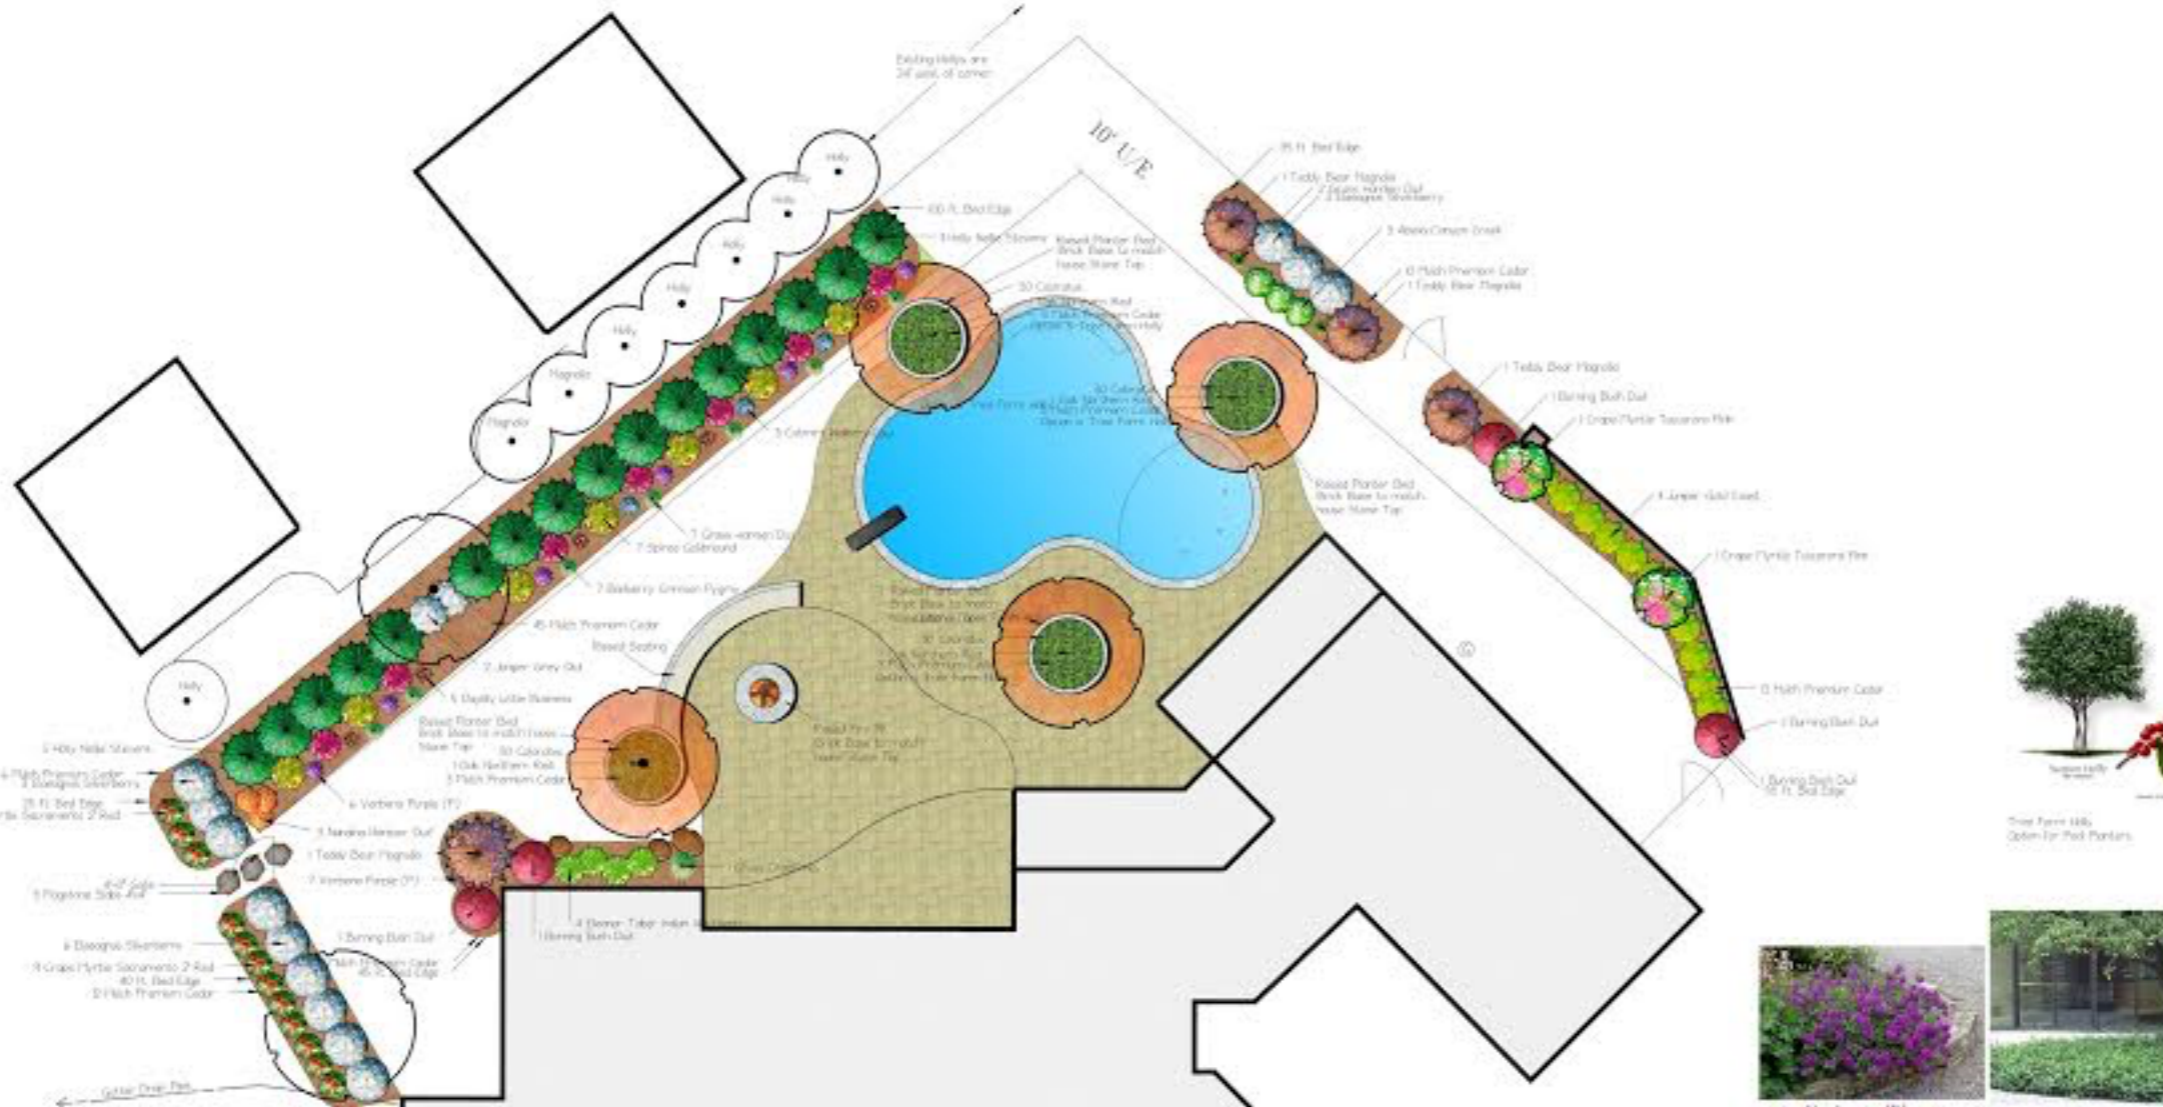

Harbour Dwarf nandina

Gold Mound Spirea

Calmint (P)

Verbena (P)

Coralatus

Tree Fern 1446
Option for Pool Planters

© 2014 JML
Landscape Architecture
15600 Bald Cypress Cove
Oklahoma City, Oklahoma
73120
www.jml-landscape.com

Rowe Residence Master Plan
15600 Bald Cypress Cove
Oklahoma City, Oklahoma
73120
JML
FAB D/30/14 LS-01

© Copyright Protected 2014

Jim Miller
Landscape Designer/Owner
405-314-9483
www.FromtheGroundUp.com